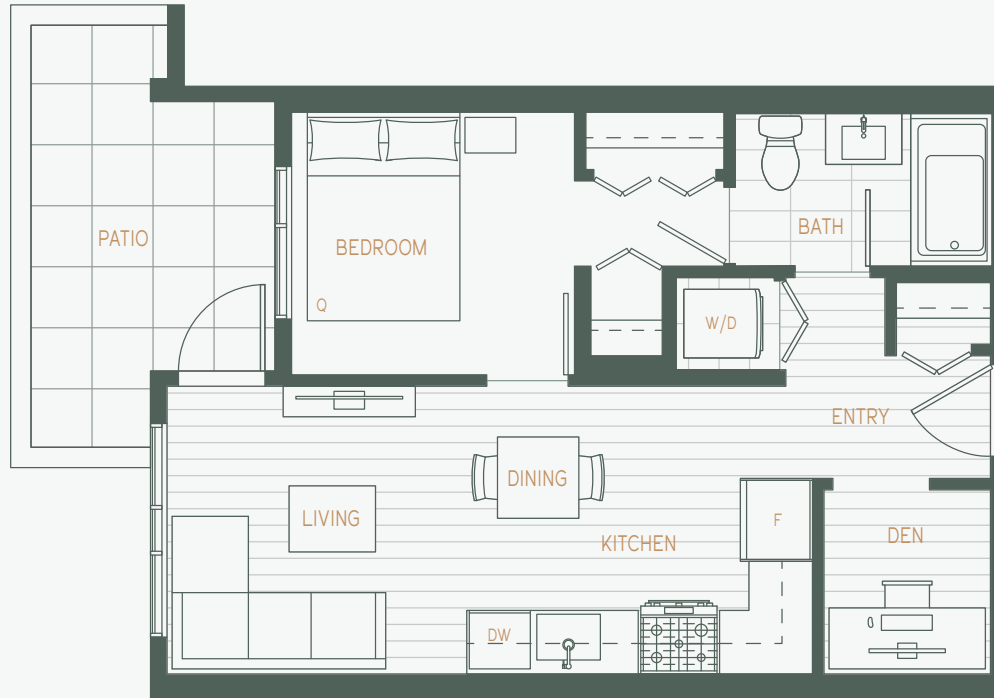

B

Garden Level

1 BEDROOM + DEN
1 BATHROOM

INTERIOR

502 SF
(UNIT 102)

503 SF
(UNIT 105)

EXTERIOR

96-98 SF

TOTAL

598-600 SF
(UNIT 102)

599-601 SF
(UNIT 105)

GARDEN LEVEL

C5

Garden Level

2 BEDROOM
2 BATHROOM

INTERIOR

847 SF
(UNITS 103, 104)

EXTERIOR

115 SF

TOTAL

962 SF

GARDEN LEVEL

SOL
WEST COQUITLAM

C1

Garden Level

2 BEDROOM
2 BATHROOM

INTERIOR

815 SF
(UNIT 106)

EXTERIOR

113 SF

TOTAL

928 SF