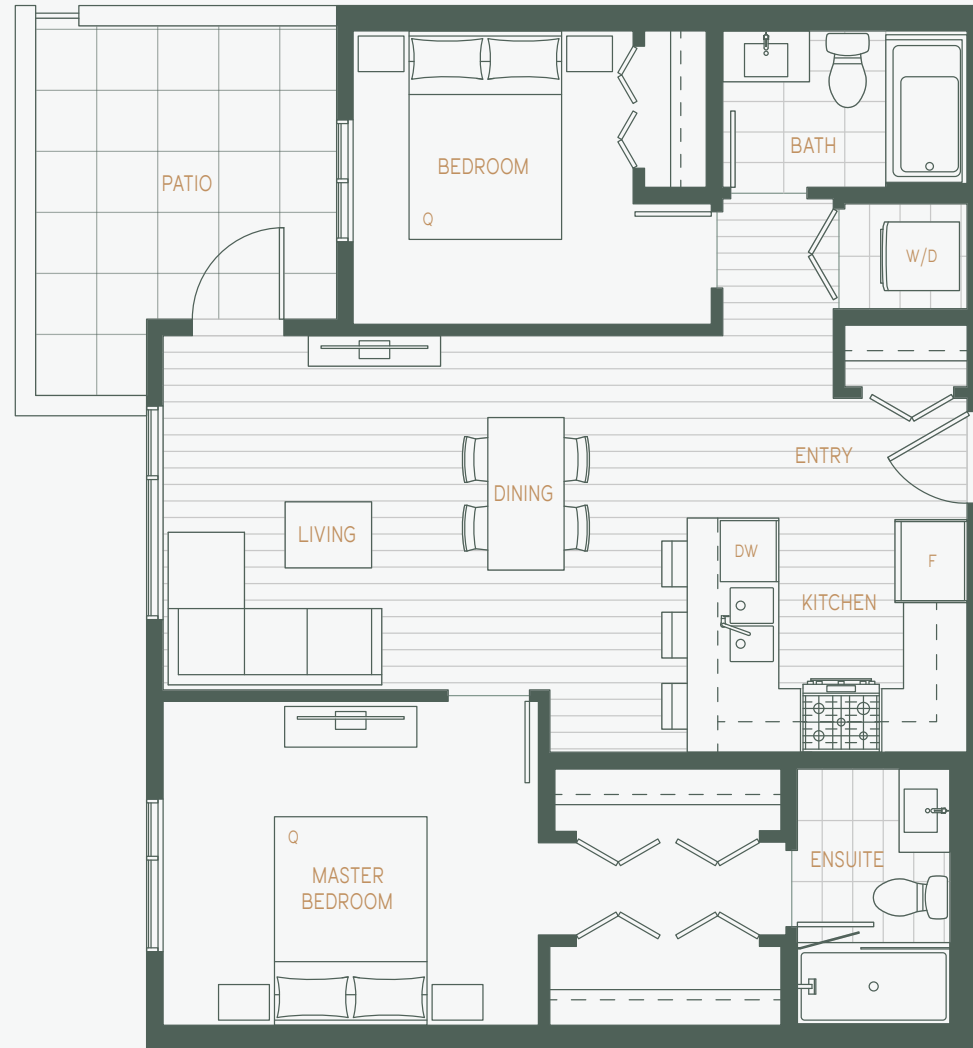

B

Garden Level

1 BEDROOM + DEN
1 BATHROOM

INTERIOR

502 SF
(UNIT 102)

503 SF
(UNIT 105)

EXTERIOR

96-98 SF

TOTAL

598-600 SF
(UNIT 102)

599-601 SF
(UNIT 105)

GARDEN LEVEL

C5

Garden Level

2 BEDROOM
2 BATHROOM

INTERIOR

847 SF
(UNITS 103, 104)

EXTERIOR

115 SF

TOTAL

962 SF

GARDEN LEVEL

SOL
WEST COQUITLAM

C1

Garden Level

2 BEDROOM
2 BATHROOM

INTERIOR

815 SF
(UNIT 106)

EXTERIOR

113 SF

TOTAL

928 SF